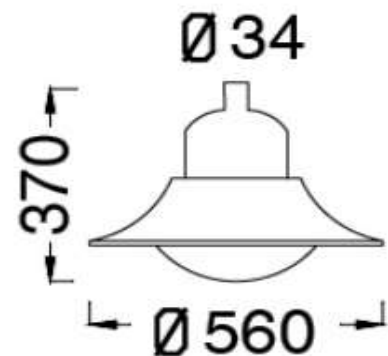

Remarks:-

Address: Plot #7 Saroorpur-Nangla Industrial Area,Ballabgharh-Sohna Road,Faridabad-121005

Email: info@sovitron.com